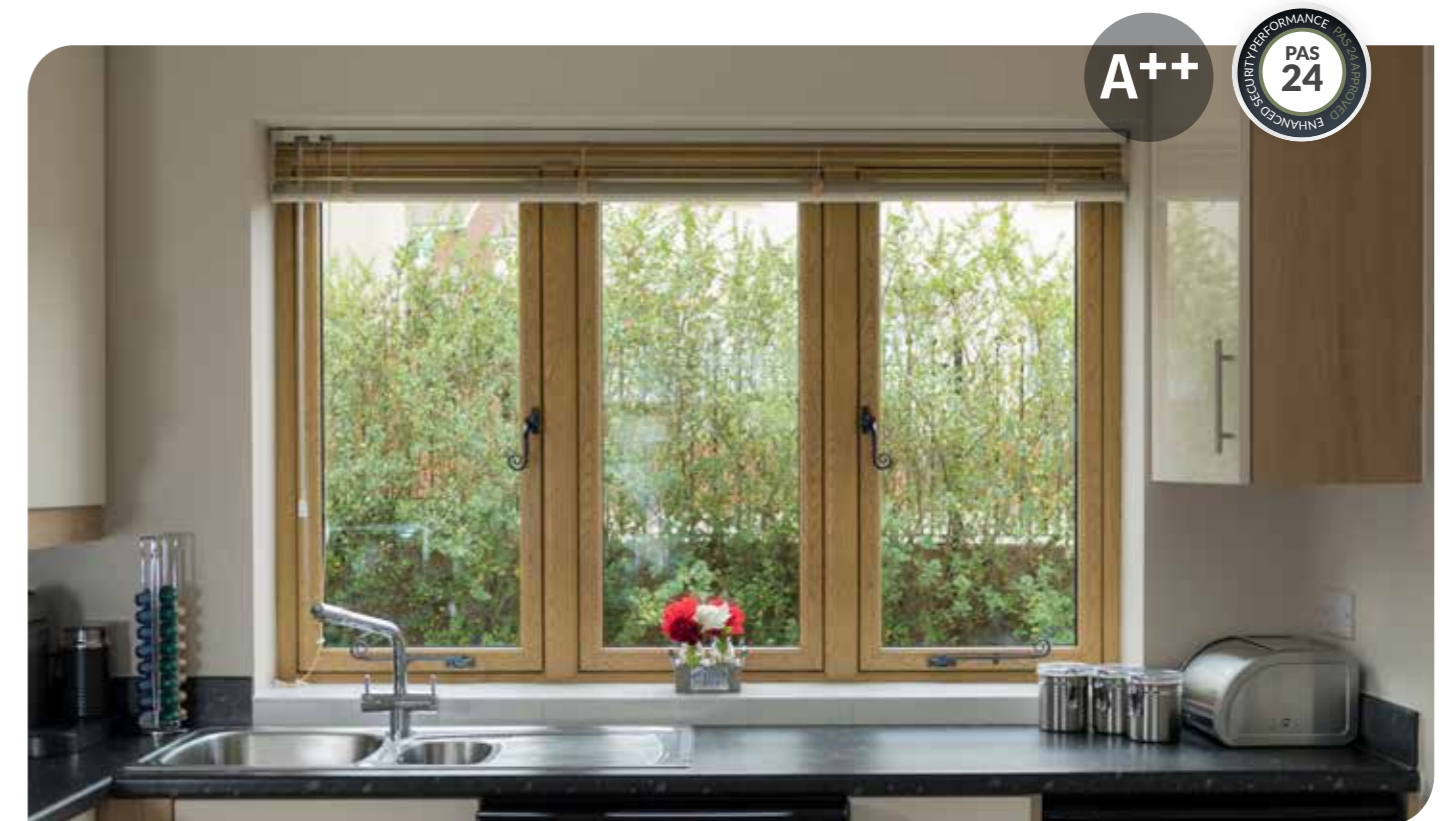

HERITAGE

FLUSH COLLECTION

BY DECEUNINCK

Heritage Flush Collection

Beautiful living spaces

Make the most of your home inside and out - Heritage Flush Window

Our Heritage Flush Window combines the beauty and elegance of traditional timber with all the benefits of PVC-U. The Heritage Flush Window makes a stunning addition to both traditional and contemporary properties, transforming period homes, country cottages and modern townhouses. Its unrivalled, aesthetic appeal makes it one of the most attractive windows on the market today.